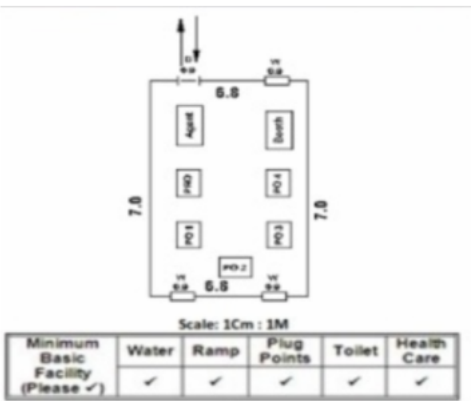

Nazri Naksha

Google Map View

Polling Station Building Front View

Polling Station Front View

Cad View

Key MAP View