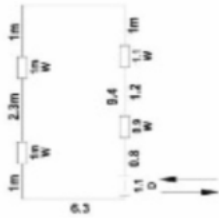

கையொப்பம்

Nazri Naksha

Google Map View

Polling Station Building Front View

Polling Station Front View

Cad View

Scale: 1Cm : 1M

| Minimum Basic Facility (Please ✓) | Water | Ramp | Plug Points | Toilet | Health Care |
|-----------------------------------|-------|------|-------------|--------|-------------|
|                                   | ✓     | ✓    | ✓           | ✓      | ✓           |