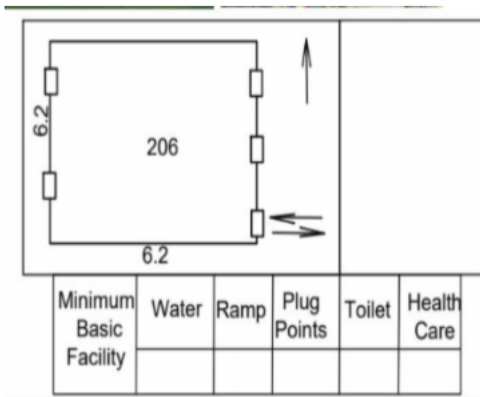

Nazri Naksha

Google Map View

Polling Station Building Front View

Polling Station Front View

Cad View

Key MAP View