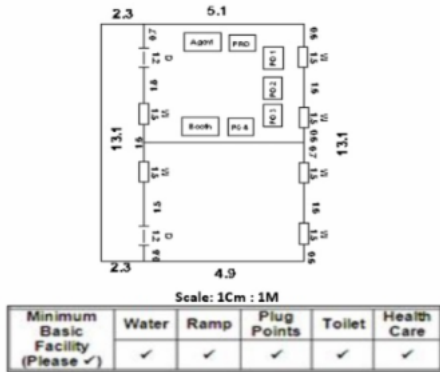

Nazri Naksha

Google Map View

Polling Station Building Front View

Polling Station Front View

Cad View

Key MAP View