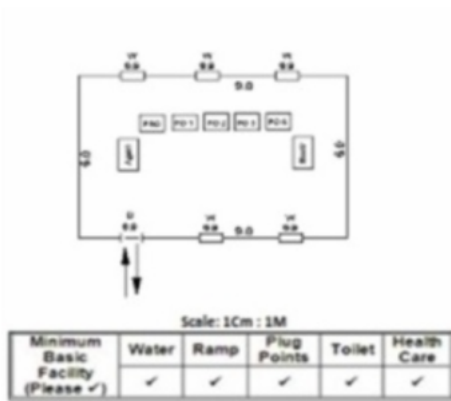

Nazri Naksha

Google Map View

Polling Station Building Front View

Polling Station Front View

Cad View

Key MAP View