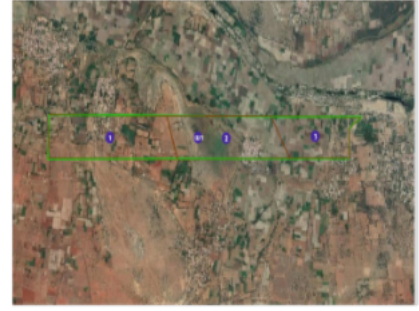

Nazri Naksha

Google Map View