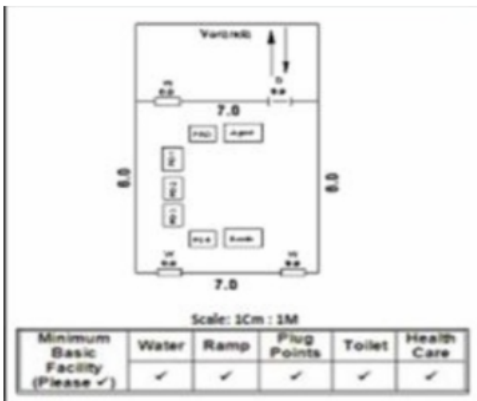

Nazri Naksha

Google Map View

Cad View