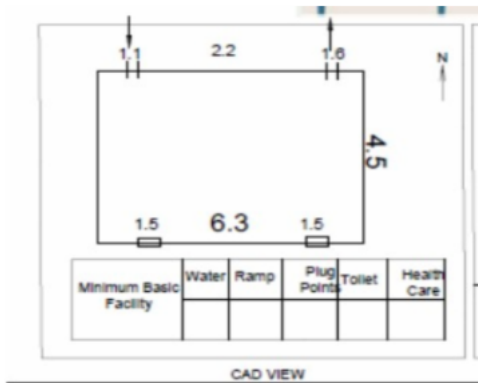

Nazri Naksha

Google Map View

Polling Station Building Front View

Polling Station Front View

Cad View

Key MAP View