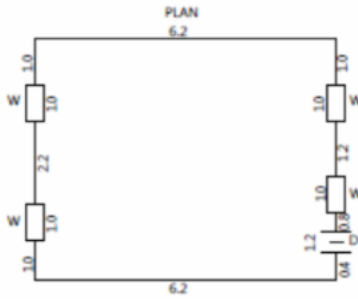

Nazri Naksha

Google Map View

Polling Station Building Front View

Polling Station Front View

Cad View

Key MAP View