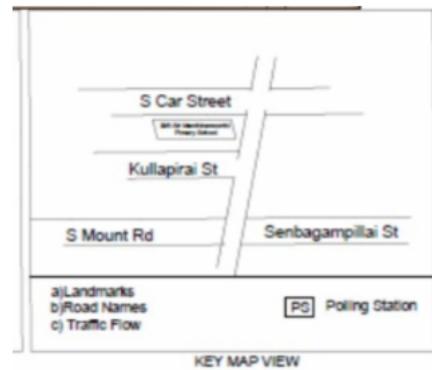

KEY MAP VIEW

Cad View

Key MAP View