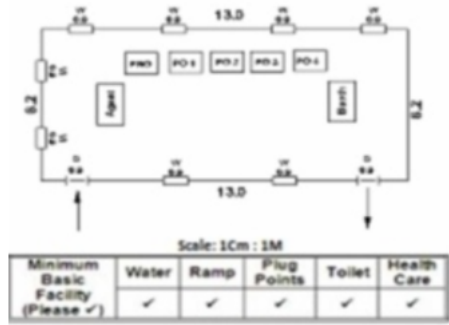

Nazri Naksha

Google Map View

Polling Station Building Front View

Polling Station Front View

Cad View

Key MAP View