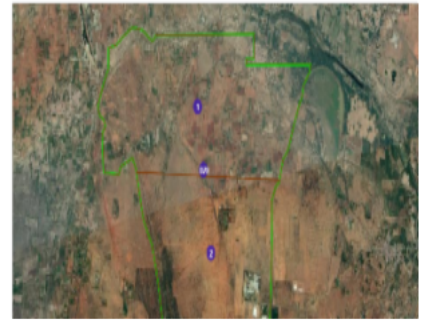

Nazri Naksha

Google Map View