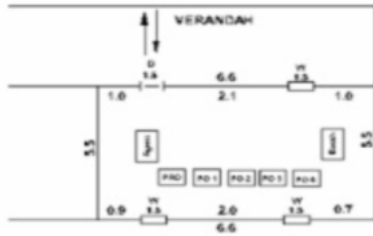

Google Map View

Polling Station Building Front View

Polling Station Front View

Cad View

Key MAP View

Scale: 1Cm : 1M

Minimum Basic Facility (Please ✓)	Water	Ramp	Plug Points	Toilet	Health Care
	✓	✓	✓	✓	✓