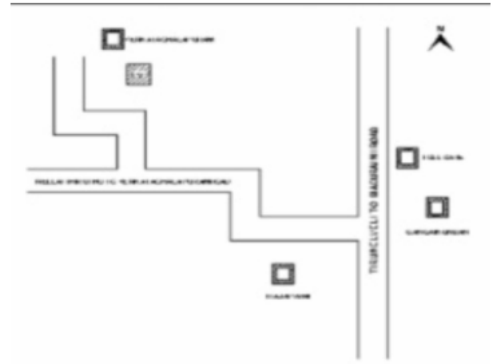

Google Map View

Polling Station Building Front View

Polling Station Front View

Cad View

Key MAP View

Scale: 1Cm : 1M

Minimum Basic Facility (Please ✓)	Water	Ramp	Plug Points	Toilet	Health Care
	✓	✓	✓	✓	✓