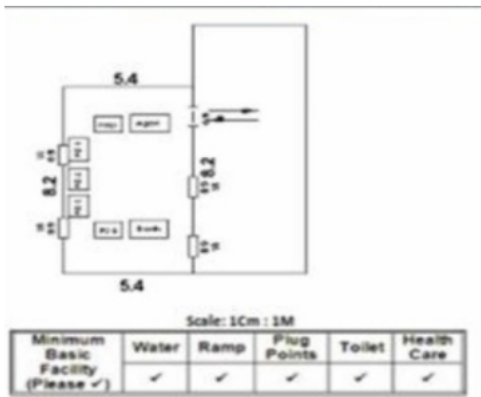

Nazri Naksha

Google Map View

Cad View