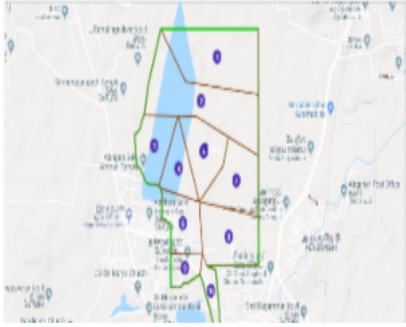

Nazri Naksha

Google Map View