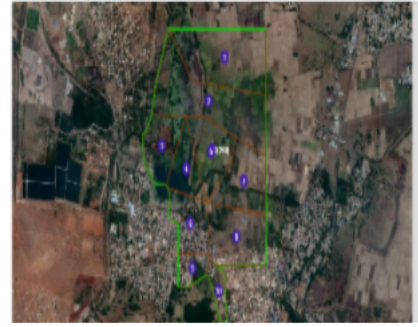

Nazri Naksha

Google Map View