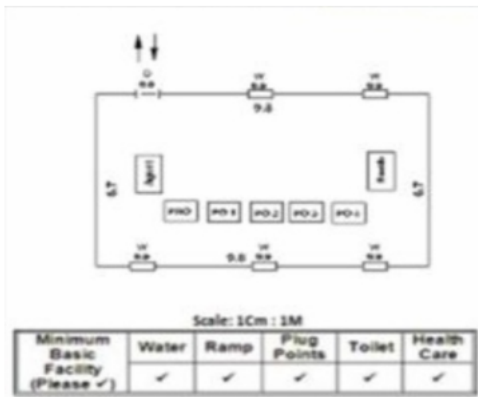

Nazri Naksha

Google Map View

Polling Station Building Front View

Polling Station Front View

Cad View

Key MAP View