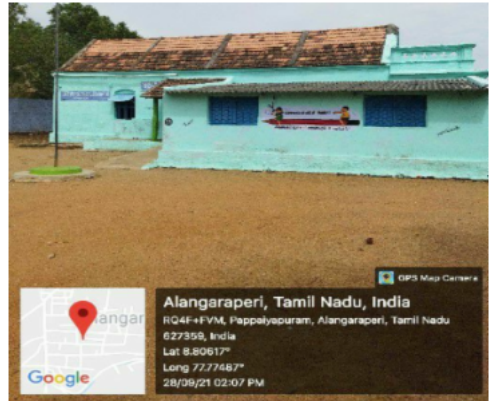

Polling Station Building Front View

Polling Station Front View