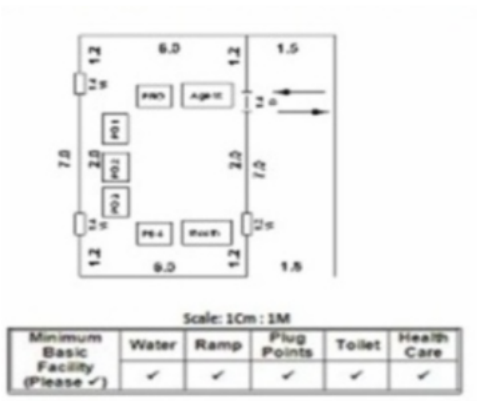

Nazri Naksha

Google Map View

Polling Station Building Front View

Polling Station Front View

Cad View

Key MAP View