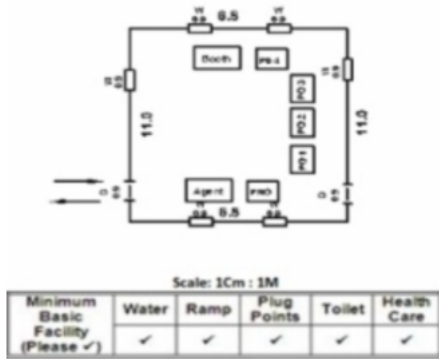

Nazri Naksha

Google Map View

Polling Station Building Front View

Polling Station Front View

Cad View

Key MAP View