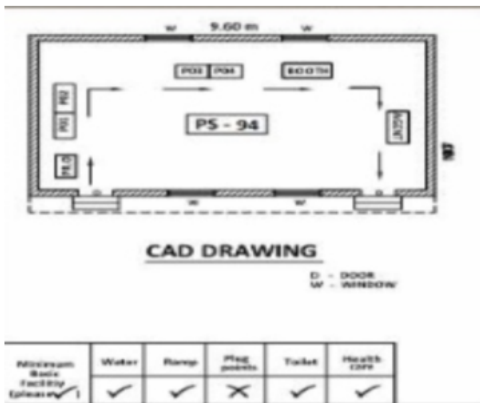

Nazri Naksha

Google Map View

Cad View