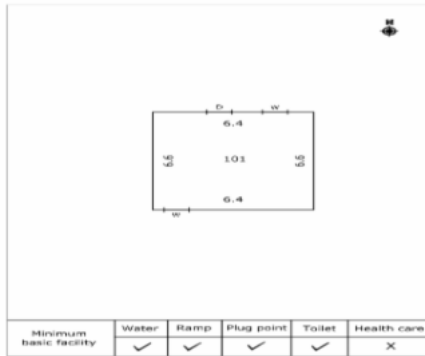

Nazri Naksha

Google Map View

Polling Station Building Front View

Polling Station Front View

Cad View

Key MAP View