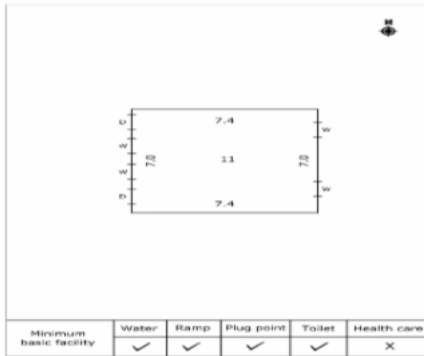

Nazri Naksha

Google Map View

Polling Station Building Front View

Polling Station Front View

Cad View

Key MAP View