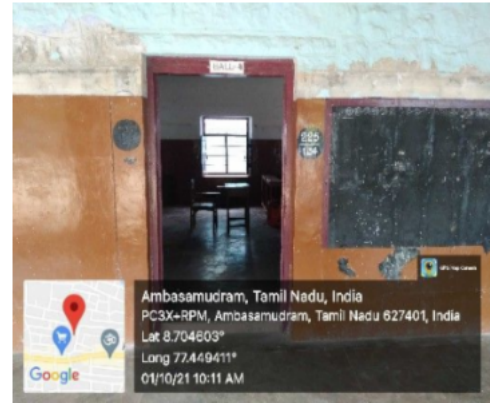

Polling Station Front View