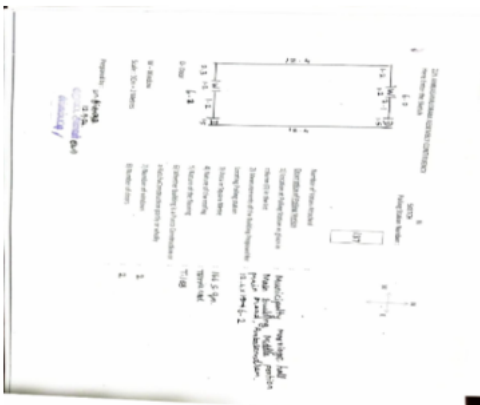

Nazri Naksha

Google Map View

Polling Station Building Front View

Polling Station Front View

Cad View

Key MAP View