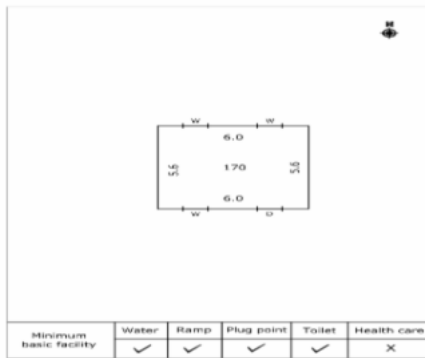

Nazri Naksha

Google Map View

Polling Station Building Front View

Polling Station Front View

Cad View

Key MAP View