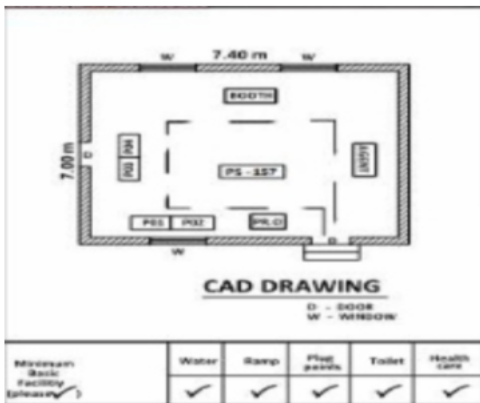

Nazri Naksha

Google Map View

Polling Station Building Front View

Polling Station Front View

Cad View

Key MAP View