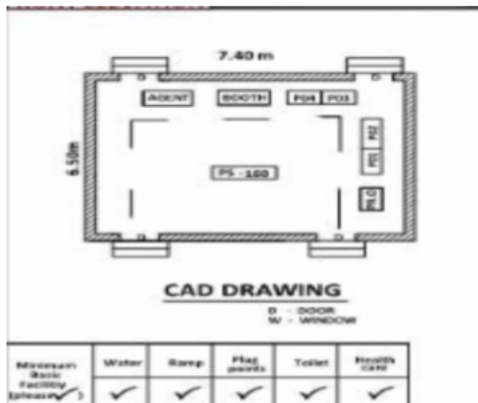

Nazri Naksha

Google Map View

Cad View