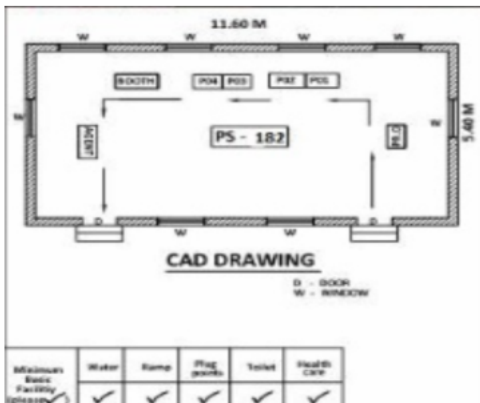

Nazri Naksha

Google Map View

Cad View