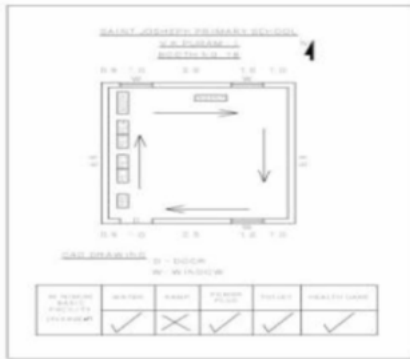

Nazri Naksha

Google Map View

Polling Station Building Front View

Polling Station Front View

Cad View

Key MAP View