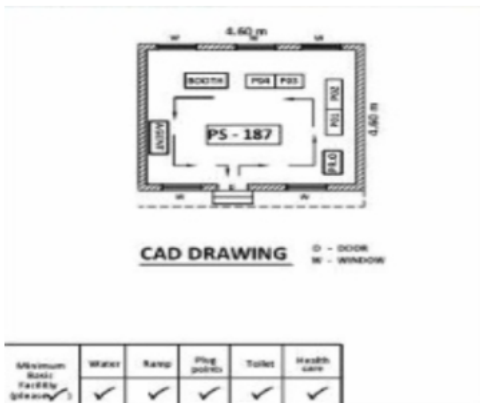

Nazri Naksha

Google Map View

Polling Station Building Front View

Polling Station Front View

Cad View

Key MAP View