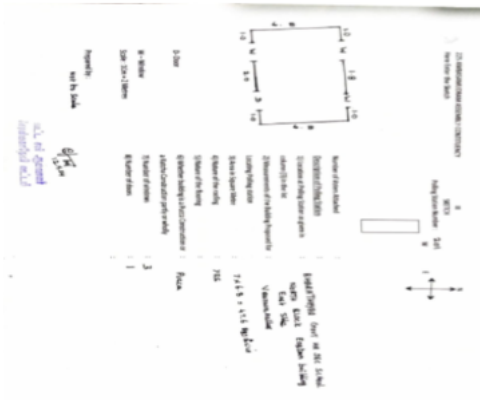

Nazri Naksha

Google Map View

Cad View