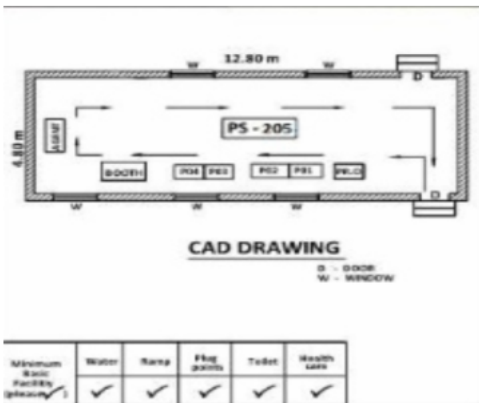

Nazri Naksha

Google Map View

Polling Station Building Front View

Polling Station Front View

Cad View

Key MAP View