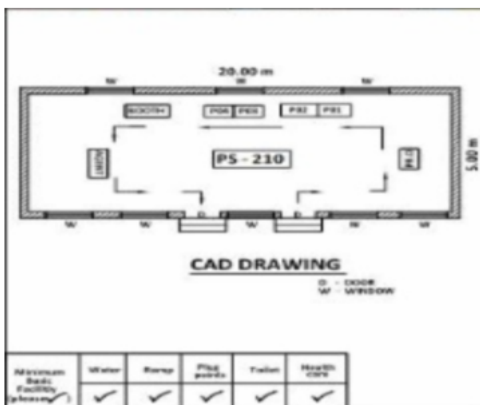

Nazri Naksha

Google Map View

Cad View