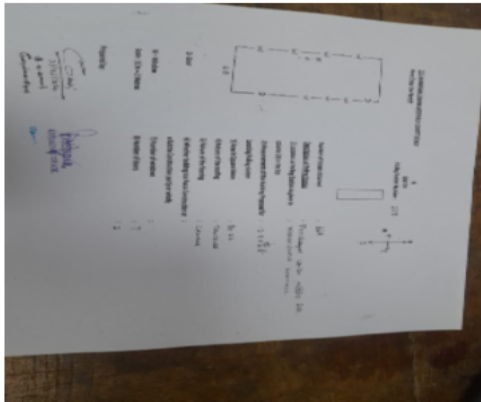

Nazri Naksha

Google Map View

Polling Station Building Front View

Polling Station Front View

Cad View

Key MAP View