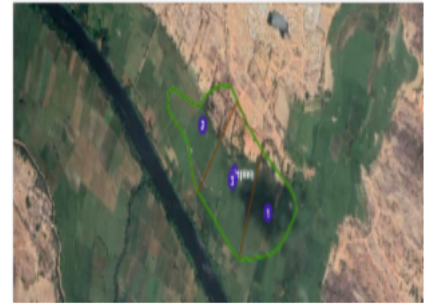

Nazri Naksha

Google Map View