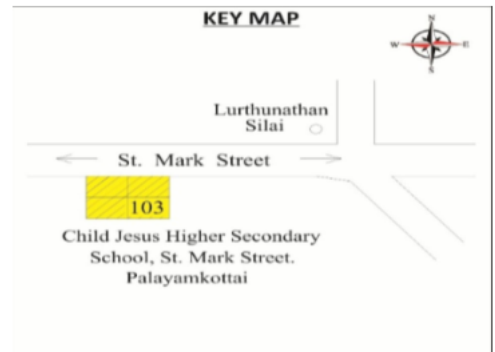

Cad View

Key MAP View

Minimum Basic Facility (Please ✓)	Water ✓	Ramp ✓	Pulp Points ✓	Toilet ✓	Healthcare ✓

a) Landmarks	PS POLLING STATION
b) Road Names	
c) Traffic Flow