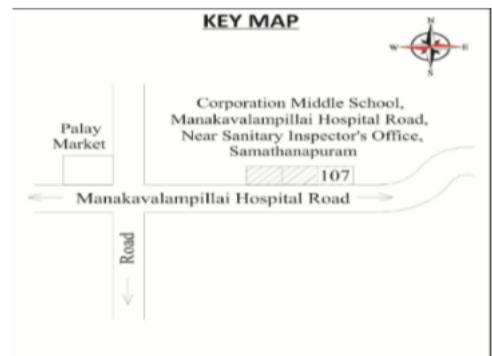

Key MAP View

a) Landmarks	PS POLLING STATION
b) Road Names	
c) Traffic Flow