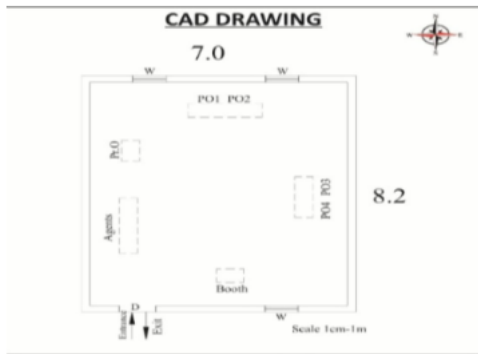

Cad View

Key MAP View

Minimum Basic Facility (Please ✓)	Water ✓	Ramp ✓	Puig Points ✓	Toilet ✓	Healthcare ✓

a) Landmarks	PS POLLING STATION
b) Road Names	
c) Traffic Flow