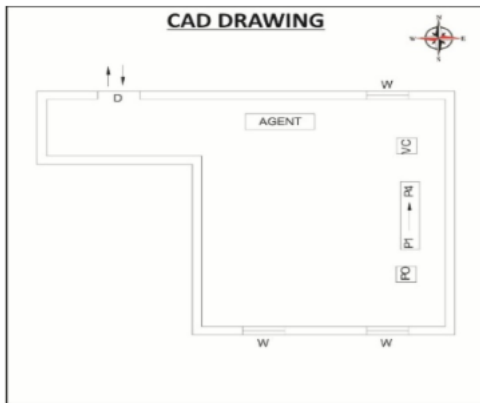

Nazri Naksha

Google Map View

Polling Station Building Front View

Polling Station Front View

Cad View

Key MAP View