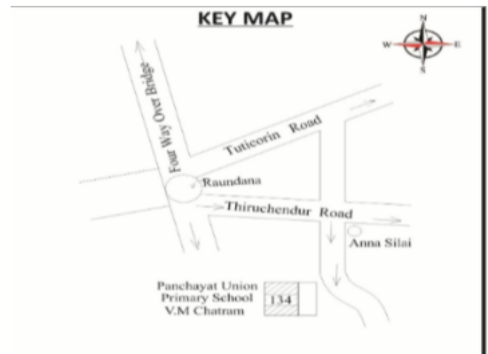

a) Landmarks	PS POLLING STATION
b) Road Names	
c) Traffic Flow