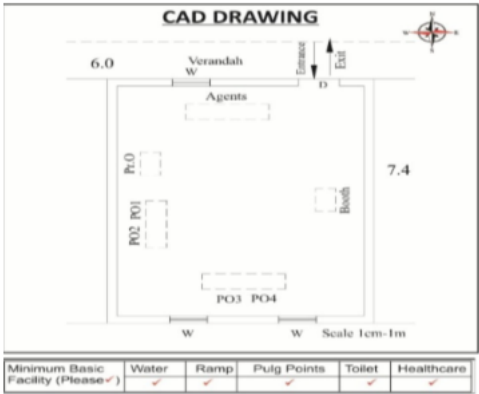

Nazri Naksha

Google Map View

Polling Station Building Front View

Polling Station Front View

Cad View

Key MAP View