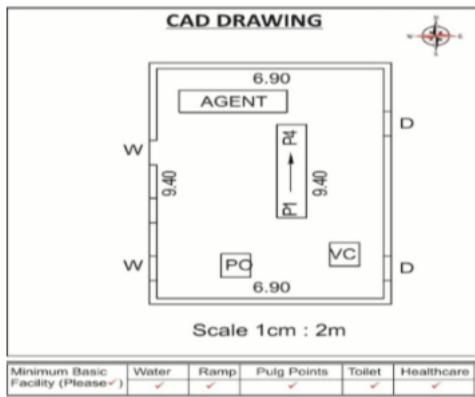

Nazri Naksha

Google Map View

Polling Station Building Front View

Polling Station Front View

Cad View

Key MAP View