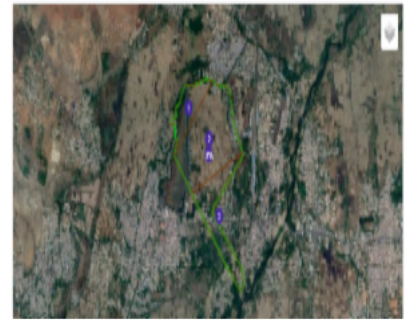

Nazri Naksha

Google Map View