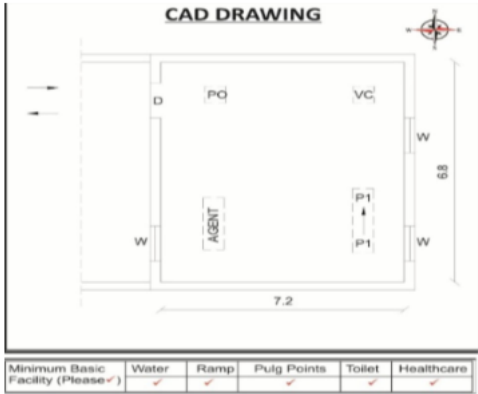

Nazri Naksha

Google Map View

Polling Station Building Front View

Polling Station Front View

Cad View

Key MAP View