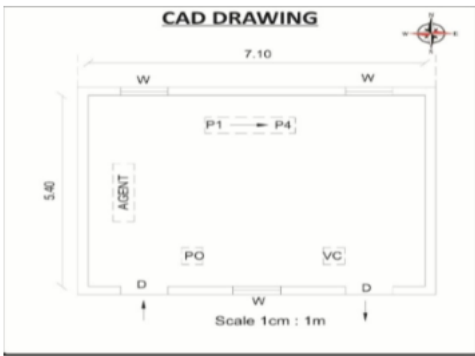

Cad View

Key MAP View

Minimum Basic Facility (Please ✓)	Water ✓	Ramp ✓	Pulp Points ✓	Toilet ✓	Healthcare ✓

a) Landmarks	PS POLLING STATION
b) Road Names	
c) Traffic Flow