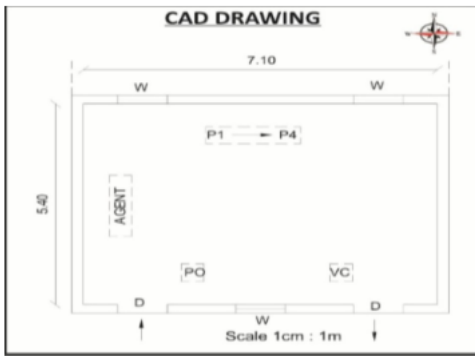

Cad View

Key MAP View

Minimum Basic Facility (Please ✓)	Water ✓	Ramp ✓	Pulp Points ✓	Toilet ✓	Healthcare ✓

a) Landmarks	PS POLLING STATION
b) Road Names	
c) Traffic Flow