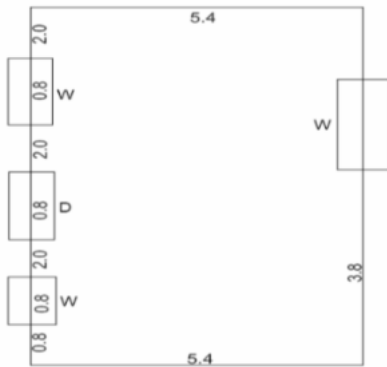

Nazri Naksha

Google Map View

Polling Station Building Front View

Polling Station Front View

Cad View

Key MAP View