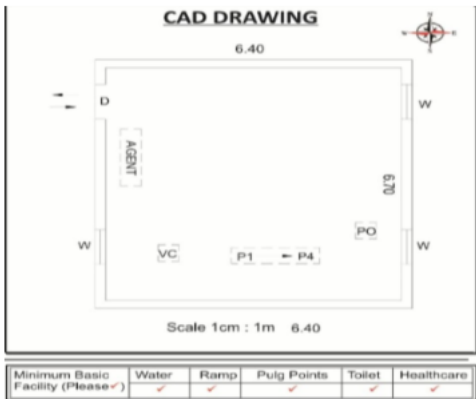

Nazri Naksha

Google Map View

Polling Station Building Front View

Polling Station Front View

Cad View

Key MAP View