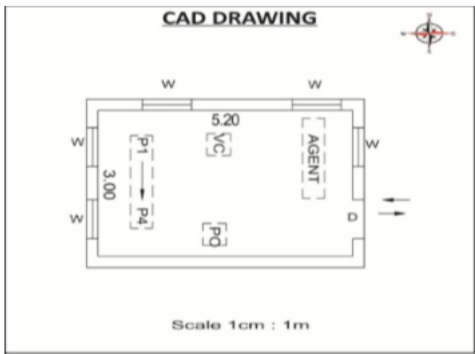

Cad View

Key MAP View

Minimum Basic Facility (Please ✓)	Water ✓	Ramp ✓	Pulp Points ✓	Toilet ✓	Healthcare ✓