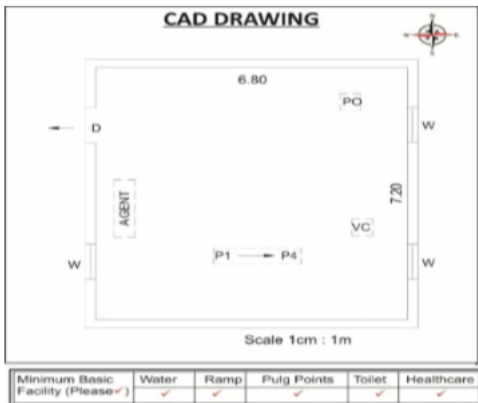

Nazri Naksha

Google Map View

Polling Station Building Front View

Polling Station Front View

Cad View

Key MAP View